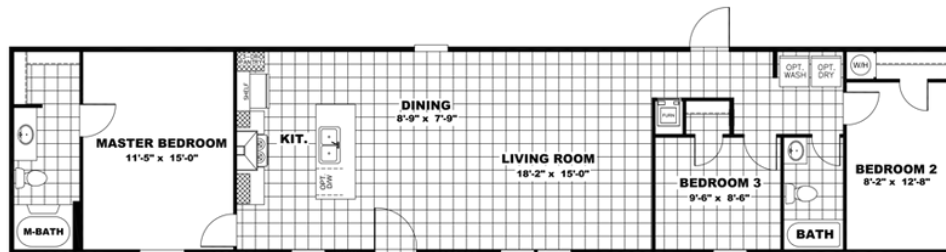

SSP-16723A "BREEZE I"

SSP-16723A "BREEZE I"

Model number: 51SSP16723AH18

3 beds • 2 baths • 1152 sq.ft. • 16' width • 72' depth

Our home building facilities invest in continuous product and process improvements. Plans, dimensions, features, materials, specifications and availability are subject to change without notice or obligation. Renderings and floor plans are representative likenesses of our homes and may differ from the actual homes. We invite you to tour a Home Center near you and inspect the highest value in quality housing available or call (520) 458-5400 to speak with a Home Consultant. Copyright 2017, CMH. All rights reserved.