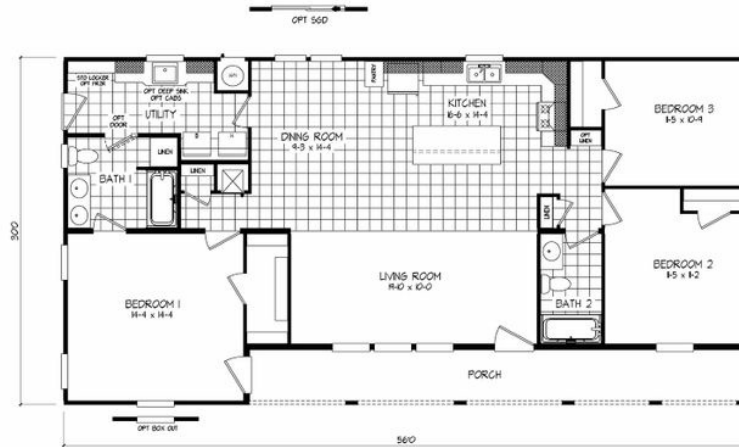

MBK-32563B Model number: 51MBK32563BH17

3 beds • 2 baths • 1792 sq.ft. • 32' width • 56' depth

Our home building facilities invest in continuous product and process improvements. Plans, dimensions, features, materials, specifications and availability are subject to change without notice or obligation. Renderings and floor plans are representative likenesses of our homes and may differ from the actual homes. We invite you to tour a Home Center near you and inspect the highest value in quality housing available or call (520) 458-5400 to speak with a Home Consultant. Copyright 2017, CMH. All rights reserved.

(520) 458-5400

MBK-32563B

MBK-32563B Model number: 51MBK32563BH17

3 beds • 2 baths • 1792 sq.ft. • 32' width • 56' depth

Our home building facilities invest in continuous product and process improvements. Plans, dimensions, features, materials, specifications and availability are subject to change without notice or obligation. Renderings and floor plans are representative likenesses of our homes and may differ from the actual homes. We invite you to tour a Home Center near you and inspect the highest value in quality housing available or call (520) 458-5400 to speak with a Home Consultant. Copyright 2017, CMH. All rights reserved.