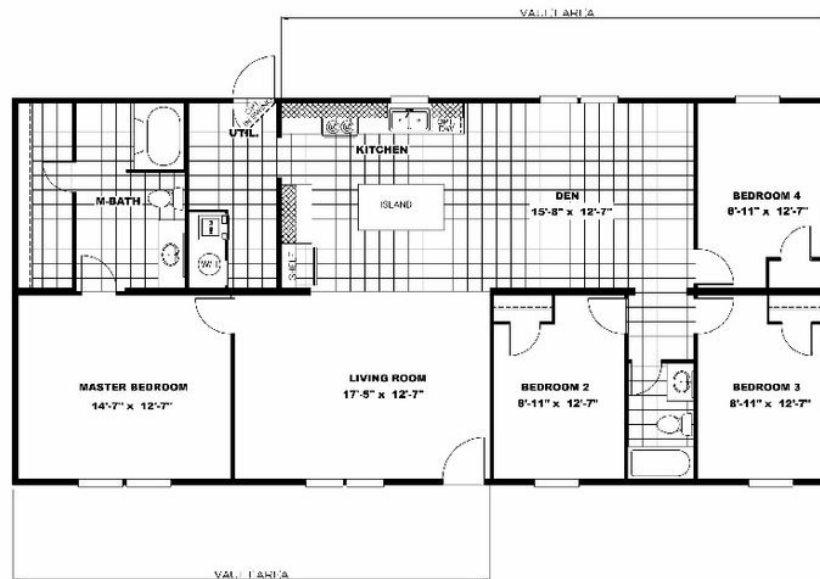

MARVEL Model number: 98TRU28564AH19

3 beds • 2 baths • 1568 sq.ft. • 28' width • 56' depth

Our home building facilities invest in continuous product and process improvements. Plans, dimensions, features, materials, specifications and availability are subject to change without notice or obligation. Renderings and floor plans are representative likenesses of our homes and may differ from the actual homes. We invite you to tour a Home Center near you and inspect the highest value in quality housing available or call (520) 458-5400 to speak with a Home Consultant. Copyright 2017, CMH. All rights reserved.