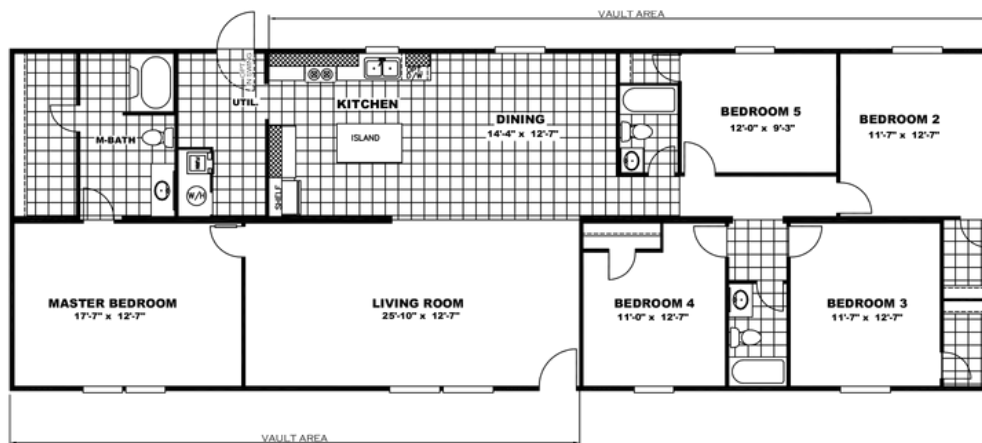

TRIUMPH Model number: 97TRU28765AH19

5 beds • 3 baths • 2128 sq.ft. • 28' width • 76' depth

Our home building facilities invest in continuous product and process improvements. Plans, dimensions, features, materials, specifications and availability are subject to change without notice or obligation. Renderings and floor plans are representative likenesses of our homes and may differ from the actual homes. We invite you to tour a Home Center near you and inspect the highest value in quality housing available or call (520) 458-5400 to speak with a Home Consultant. Copyright 2017, CMH. All rights reserved.